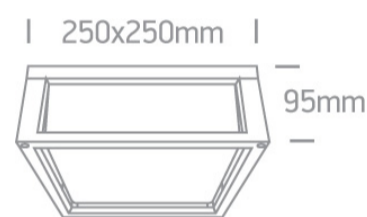

12 Wall & Ceiling > Outdoor E27 Square Die cast

67420B/G

2x12w E27 outdoor wall light ideal for residential illumination, IP54.

Complies with standard EN60598-1 and any other specific standards.

Downloads

Dimensions

Physical Specification

Item Group	12 Wall & Ceiling
Family	Outdoor E27 Square Die cast
Order Code	67420B/G
Colour	Grey
Material	Die Cast
Diffuser Material	Glass
Shape	Rectangular
Length	250mm
Width	250mm
Height	95mm
Surface Ceiling	Yes
Surface Wall	Yes

Dimmable	N/A
----------	-----

F Mark	
--------	---

Illumination Data

Illumination Diagram	
----------------------	---

Packing Info

Box Length	29,5cm
------------	--------

Box Width	29,5cm
-----------	--------