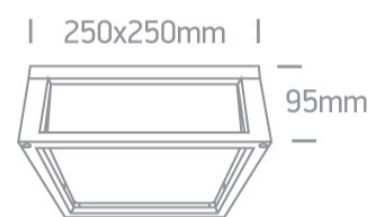

## 67420BL/W/W

13W SMD LED outdoor ceiling light ideal for residential illumination, IP54.

Complete with non-dimmable LED driver.

Complies with standard EN60598-1 and any other specific standards.

### Dimensions

### Physical Specification

Item Group	13 Wall & Ceiling LED
Family	The Cage Ceiling Lights
Order Code	67420BL/W/W
Colour	White
Material	Die Cast
Diffuser Material	Glass
Shape	Rectangular
Length	250mm
Width	250mm
Height	125mm
Surface Ceiling	Yes
Indoor	Yes