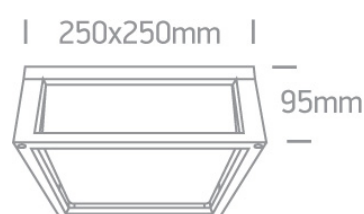

12 Wall & Ceiling > Outdoor E27 Square Die cast

67420B/W

2x12w E27 outdoor wall light ideal for residential illumination, IP54.

Complies with standard EN60598-1 and any other specific standards.

Downloads

Dimensions

Physical Specification

Item Group	12 Wall & Ceiling
Family	Outdoor E27 Square Die cast
Order Code	67420B/W
Colour	White
Material	Die Cast
Diffuser Material	Glass
Shape	Rectangular
Length	250mm
Width	250mm
Height	95mm
Surface Ceiling	Yes
Surface Wall	Yes

Dimmable	N/A
----------	-----

F Mark	
--------	---

Illumination Data

Illumination Diagram	
----------------------	---

Packing Info

Box Length	29,5cm
------------	--------

Box Width	29,5cm
-----------	--------