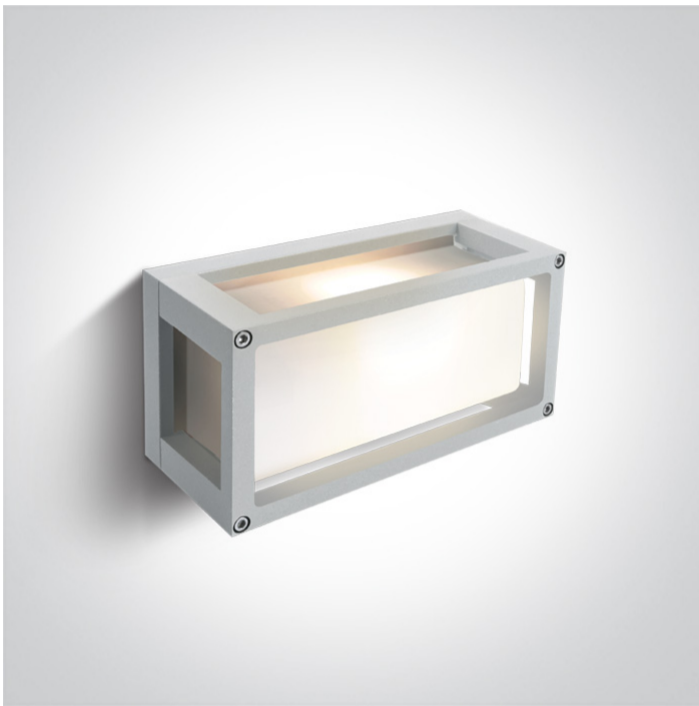

12 Wall & Ceiling > Outdoor E27 Square Die cast

67420/W

E27 outdoor wall light ideal for residential illumination, IP54.

Complies with standard EN60598-1 and any other specific standards.

Downloads

Dimensions

Physical Specification

Item Group	12 Wall & Ceiling
Family	Outdoor E27 Square Die cast
Order Code	67420/W
Colour	White
Material	Die Cast
Diffuser Material	Glass
Shape	Rectangular
Length	250mm
Width	95mm
Height	125mm
Surface Wall	Yes
Indoor	Yes