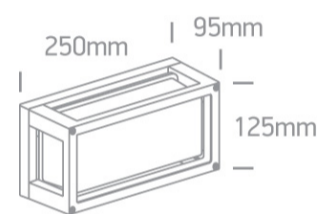

12 Wall & Ceiling > Outdoor E27 Square Die cast

67420/W

E27 outdoor wall light ideal for residential illumination, IP54.

Complies with standard EN60598-1 and any other specific standards.

Downloads

Dimensions

Physical Specification

Item Group	12 Wall & Ceiling
Family	Outdoor E27 Square Die cast
Order Code	67420/W
Colour	White
Material	Die Cast
Diffuser Material	Glass
Shape	Rectangular
Length	250mm
Width	95mm
Height	125mm
Surface Wall	Yes
Indoor	Yes