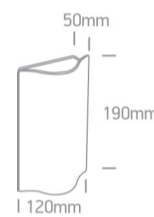

13 Wall & Ceiling LED>The Roof tile Range Die cast

67422A/AN/W

2x6W COB LED Outdoor Slim Range Up & down beam.

Complete with driver

Complies with standard EN60598-1 and any other specific standards.

Downloads

Dimensions

Physical Specification

Item Group	13 Wall & Ceiling LED
Family	The Roof tile Range Die cast
Order Code	67422A/AN/W
Colour	Anthracite
Material	Die Cast
Shape	Rectangular
Length	190mm
Width	120mm
Height	50mm
Surface Wall	Yes
Indoor	Yes
Outdoor	Yes