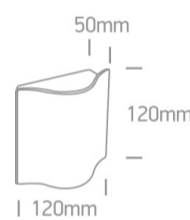

13 Wall & Ceiling LED>The Roof tile Range Die cast

67422/AN/W

6W COB LED Outdoor Slim.

Complete with driver

Complies with standard EN60598-1 and any other specific standards.

Downloads

Dimensions

Physical Specification

Item Group	13 Wall & Ceiling LED
Family	The Roof tile Range Die cast
Order Code	67422/AN/W
Colour	Anthracite
Material	Die Cast
Shape	Rectangular
Length	120mm
Width	120mm
Height	50mm
Surface Wall	Yes
Indoor	Yes
Outdoor	Yes