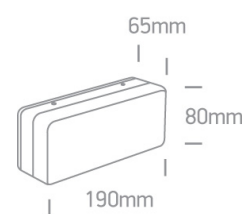

## Dimensions

## Physical Specification

Item Group	13 Wall & Ceiling LED
Family	The Retro Opal Range Die cast + PC
Order Code	67424/W/W
Colour	White
Material	Die Cast
Diffuser Material	PC
Shape	Rectangular

Length	190mm
Width	80mm
Height	65mm
Surface Wall	Yes
Indoor	Yes
Outdoor	Yes
Adjustable	No

## Packing Info

Box Length

9,5cm

Box Width

9cm

Box Height

20cm

Box Weight