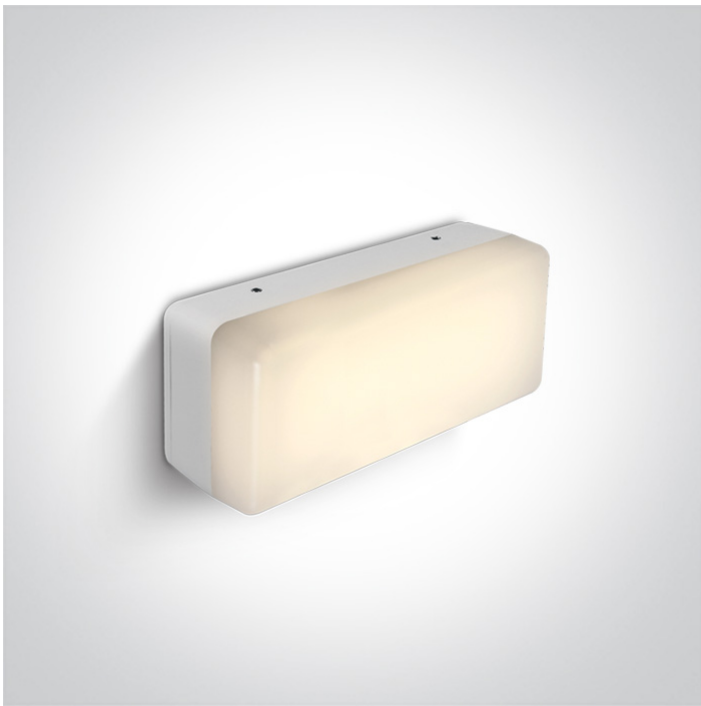

13 Wall & Ceiling LED>The Retro Opal Range Die cast + PC

67424/W/W

9W LED wall light, IP54, ideal for both indoor and outdoor installation.

Complete with 350mA driver.

Complies with standard EN60598-1 and any other specific standards.

## Physical Specification

Item Group	13 Wall & Ceiling LED
Family	The Retro Opal Range Die cast + PC
Order Code	67424/W/W
Colour	White
Material	Die Cast
Diffuser Material	PC
Shape	Rectangular

Length	190mm
Width	80mm
Height	65mm
Surface Wall	Yes
Indoor	Yes
Outdoor	Yes
Adjustable	No