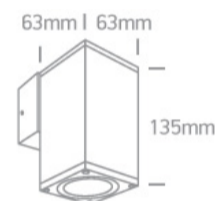

12 Wall & Ceiling>The GU10 Outdoor Cubes Die cast

67426B/BR

10W MR16 GU10 wall cube light IP54.

Complies with standard EN60598-1 and any other specific standards.

Downloads

Dimensions

Physical Specification

Item Group	12 Wall & Ceiling
Family	The GU10 Outdoor Cubes Die cast
Order Code	67426B/BR
Colour	Rust Brown
Material	Die Cast
Shape	Rectangular
Length	63mm
Width	63mm
Height	135mm
Surface Wall	Yes
Indoor	Yes
Outdoor	Yes