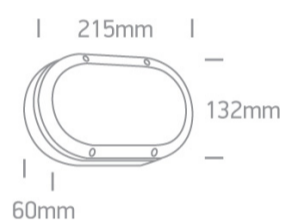

13 Wall & Ceiling LED>The Classic Outdoor Range Die cast

67442B/B/W

10W Wall LED light, IP54, classic outdoor range

AC LED.

Complies with standard EN60598-1 and any other specific standards.

Downloads

Dimensions

Physical Specification

Item Group	13 Wall & Ceiling LED
Family	The Classic Outdoor Range Die cast
Order Code	67442B/B/W
Colour	Black
Material	Die Cast
Shape	Rectangular
Length	215mm
Width	132mm
Height	60mm
Surface Wall	Yes
Indoor	Yes
Outdoor	Yes