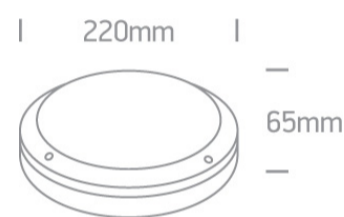

13 Wall & Ceiling LED>The Classic Outdoor Range Die cast

67442/B/W

10W Wall LED light, IP54, classic outdoor range

AC LED.

Complies with standard EN60598-1 and any other specific standards.

Downloads

Dimensions

Physical Specification

Item Group	13 Wall & Ceiling LED
Family	The Classic Outdoor Range Die cast
Order Code	67442/B/W
Colour	Black
Material	Die Cast
Shape	Rectangular
Length	220mm
Width	65mm
Surface Ceiling	Yes
Surface Wall	Yes
Indoor	Yes
Outdoor	Yes