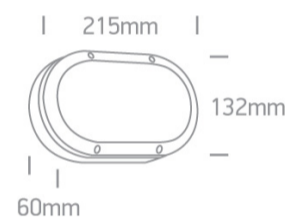

13 Wall & Ceiling LED>The Classic Outdoor Range Die cast

67442B/W/W

10W Wall LED light, IP54, classic outdoor range

AC LED.

Complies with standard EN60598-1 and any other specific standards.

Downloads

Dimensions

Physical Specification

Item Group	13 Wall & Ceiling LED
Family	The Classic Outdoor Range Die cast
Order Code	67442B/W/W
Colour	White
Material	Die Cast
Shape	Rectangular
Length	215mm
Width	132mm
Height	60mm
Surface Wall	Yes
Indoor	Yes
Outdoor	Yes