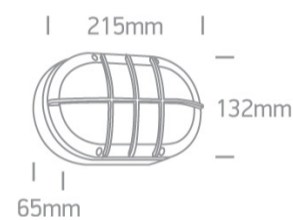

13 Wall & Ceiling LED>The Classic Outdoor Range Die cast

67442C/B/W

10W Wall LED light, IP54, classic outdoor range

AC LED.

Complies with standard EN60598-1 and any other specific standards.

Downloads

Dimensions

Physical Specification

| | |
|--------------|------------------------------------|
| Item Group | 13 Wall & Ceiling LED |
| Family | The Classic Outdoor Range Die cast |
| Order Code | 67442C/B/W |
| Colour | Black |
| Material | Die Cast |
| Shape | Rectangular |
| Length | 215mm |
| Width | 132mm |
| Height | 65mm |
| Surface Wall | Yes |
| Indoor | Yes |
| Outdoor | Yes |