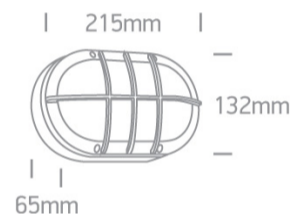

13 Wall & Ceiling LED>The Classic Outdoor Range Die cast

67442C/W/W

10W Wall LED light, IP54, classic outdoor range

AC LED.

Complies with standard EN60598-1 and any other specific standards.

Downloads

Dimensions

Physical Specification

Item Group	13 Wall & Ceiling LED
Family	The Classic Outdoor Range Die cast
Order Code	67442C/W/W
Colour	White
Material	Die Cast
Shape	Rectangular
Length	215mm
Width	132mm
Height	65mm
Surface Wall	Yes
Indoor	Yes
Outdoor	Yes