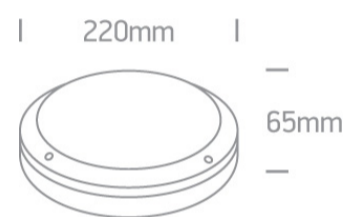

13 Wall & Ceiling LED>The Classic Outdoor Range Die cast

**67442/W/W**

10W Wall LED light, IP54, classic outdoor range

AC LED.

Complies with standard EN60598-1 and any other specific standards.

Downloads

Dimensions

Physical Specification

Item Group	13 Wall & Ceiling LED
Family	The Classic Outdoor Range Die cast
Order Code	67442/W/W
Colour	White
Material	Die Cast
Shape	Rectangular
Length	220mm
Width	65mm
Surface Ceiling	Yes
Surface Wall	Yes
Indoor	Yes
Outdoor	Yes