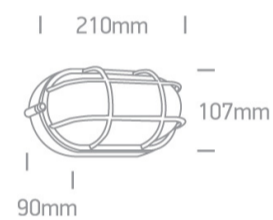

13 Wall & Ceiling LED>The Classic Outdoor Range Die cast

67444C/W/W

10W Wall LED light, IP54, classic outdoor range

AC LED.

Complies with standard EN60598-1 and any other specific standards.

Downloads

Dimensions

Physical Specification

Item Group	13 Wall & Ceiling LED
Family	The Classic Outdoor Range Die cast
Order Code	67444C/W/W
Colour	White
Material	Die Cast
Shape	Rectangular
Length	210mm
Width	107mm
Height	90mm
Surface Wall	Yes
Indoor	Yes
Outdoor	Yes