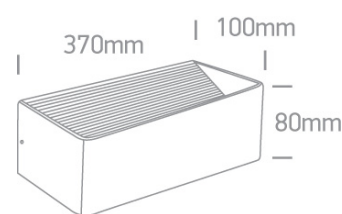

13 Wall & Ceiling LED>The Backlight Wall Range Aluminium

67466C/B/W

12W LED wall surface light IP20.

Complete 300mA driver.

Complies with standard EN60598-1 and any other specific standards.

Downloads

Dimensions

Physical Specification

Item Group	13 Wall & Ceiling LED
Family	The Backlight Wall Range Aluminium
Order Code	67466C/B/W
Colour	Black
Material	Aluminium
Shape	Rectangular
Length	370mm
Width	100mm
Height	80mm
Surface Wall	Yes
Indoor	Yes
Adjustable	No

Illumination Data

Colour Temperature	3000K
Lumen Output	800lm
Light Efficiency	66,67lm/W
CRI	80
Illumination Diagram	

Packing Info

Box Weight	1.350kg
Pcs/Carton	12
Barcode	5291889062851
HS Code	9405409900