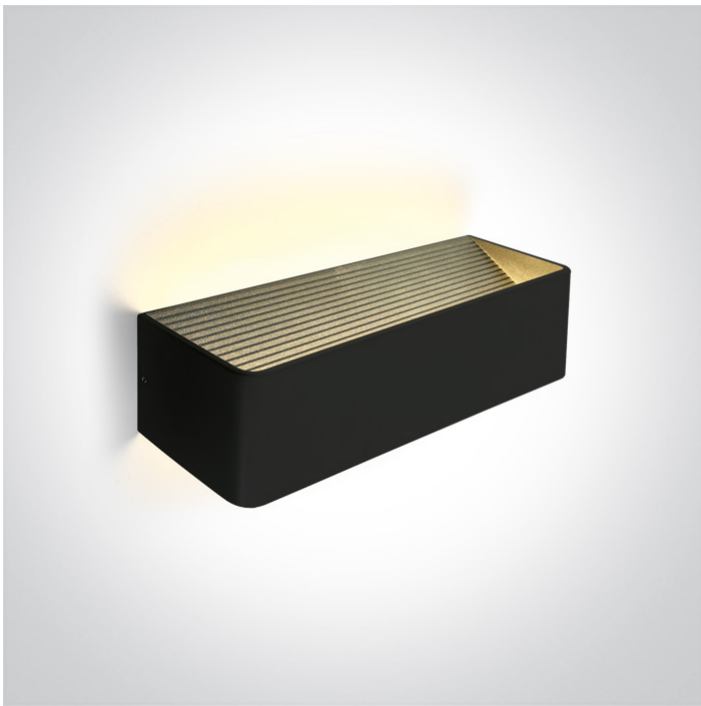

13 Wall & Ceiling LED>The Backlight Wall Range Aluminium

67466C/B/W

12W LED wall surface light IP20.

Complete 300mA driver.

Complies with standard EN60598-1 and any other specific standards.

Downloads

Dimensions

Physical Specification

Item Group	13 Wall & Ceiling LED
Family	The Backlight Wall Range Aluminium
Order Code	67466C/B/W
Colour	Black
Material	Aluminium
Shape	Rectangular
Length	370mm
Width	100mm
Height	80mm
Surface Wall	Yes
Indoor	Yes
Adjustable	No

Gear	Built In
Fitting + Driver	
Input Voltage	220-240V
50 Hz	Yes
60 Hz	Yes
Safety Class	
Power(Watts)	12W
IP Rating	IP20
Light Source	LED built in
Dimmable	No
F Mark	

Fitting	
Input Type	Constant Current
Input Current	300mA
Voltage	38V
Safety Class	
Power(Watts)	11,4W
IP Rating	IP65
Light Source	LED built in
LED Type	SMD 2835
LED Brand	Edison
F Mark	