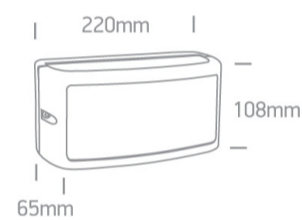

### Dimensions

### Physical Specification

Item Group	13 Wall & Ceiling LED
Family	Outdoor Wall Up & Down Lights
Order Code	67474A/AN/W
Colour	Anthracite
Material	Die Cast
Shape	Rectangular
Length	220mm

Width	108mm
Height	65mm
Surface Wall	Yes
Indoor	Yes
Outdoor	Yes
Adjustable	No