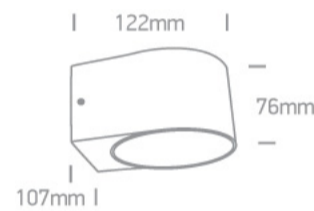

Downloads

Dimensions

Physical Specification

| | |
|--------------|-------------------------------------|
| Item Group | 13 Wall & Ceiling LED |
| Family | Indoor/Outdoor Wall Lights Die cast |
| Order Code | 67480A/AN/W |
| Colour | Anthracite |
| Material | Die Cast |
| Shape | Rectangular |
| Length | 122mm |
| Width | 107mm |
| Height | 76mm |
| Surface Wall | Yes |
| Indoor | Yes |
| Outdoor | Yes |