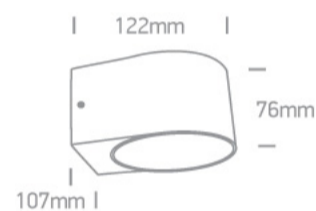

Downloads

Dimensions

Physical Specification

Item Group	13 Wall & Ceiling LED
Family	Indoor/Outdoor Wall Lights Die cast
Order Code	67480B/AN/W
Colour	Anthracite
Material	Die Cast
Shape	Rectangular
Length	122mm
Width	107mm
Height	76mm
Surface Wall	Yes
Indoor	Yes
Outdoor	Yes