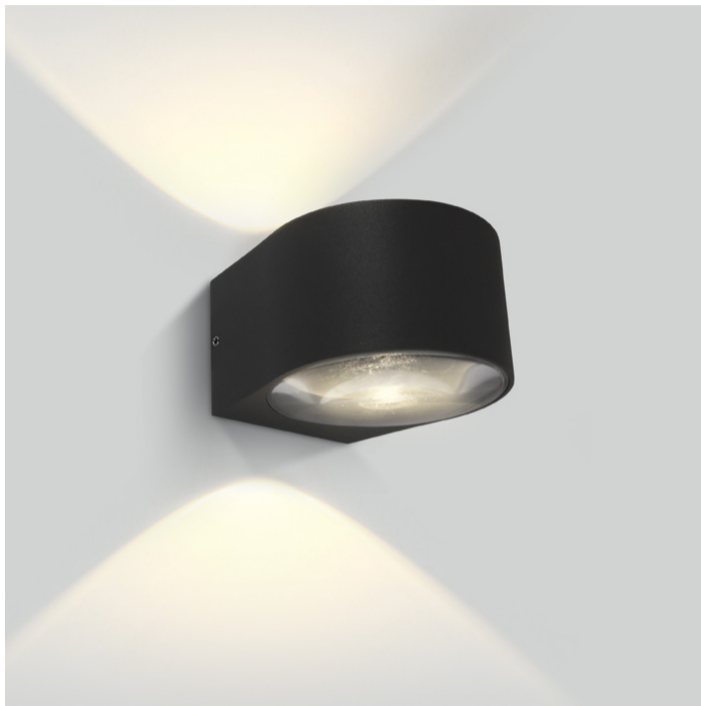

13 Wall & Ceiling LED>Indoor/Outdoor Wall Lights Die cast

67480B/AN/W

2x6W LED Wall and Ceiling Dark light.

Complete with non-dimmable LED driver.

Complies with standard EN60598-1 and any other specific standards.

Downloads

Dimensions

Physical Specification

Item Group	13 Wall & Ceiling LED
Family	Indoor/Outdoor Wall Lights Die cast
Order Code	67480B/AN/W
Colour	Anthracite
Material	Die Cast
Shape	Rectangular
Length	122mm
Width	107mm
Height	76mm
Surface Wall	Yes
Indoor	Yes
Outdoor	Yes