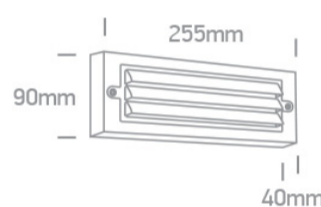

13 Wall & Ceiling LED > Outdoor Wall Bricks ABS+PC

67502A/AN/W

6W Wall light, IP65.

AC LED

Complies with standard EN60598-1 and any other specific standards.

Downloads Dimensions

Physical Specification

Item Group	13 Wall & Ceiling LED
Family	Outdoor Wall Bricks ABS+PC
Order Code	67502A/AN/W
Colour	Anthracite
Material	ABS
Diffuser Material	PC
Shape	Rectangular
Length	255mm
Width	90mm
Height	40mm
Surface Wall	Yes
Indoor	Yes

Dark Light	Yes
------------	-----

Packing Info

Box Length	26,5cm
------------	--------

Box Width	10cm
-----------	------

Box Height	4cm
------------	-----

Box Weight	0.400kg
------------	---------

Pcs/Carton	20
Barcode	5291889068785
HS Code	9405114090