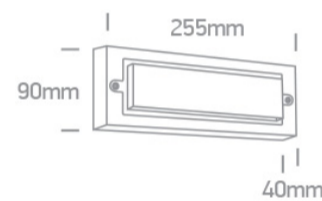

13 Wall & Ceiling LED > Outdoor Wall Bricks ABS+PC

67502B/AN/W

6W Wall light, IP65.

AC LED

Complies with standard EN60598-1 and any other specific standards.

Downloads

Dimensions

Physical Specification

Item Group	13 Wall & Ceiling LED
Family	Outdoor Wall Bricks ABS+PC
Order Code	67502B/AN/W
Colour	Anthracite
Material	ABS
Diffuser Material	PC
Shape	Rectangular
Length	255mm
Width	90mm
Height	40mm
Surface Wall	Yes
Indoor	Yes

Dark Light	Yes
------------	-----

Packing Info

Box Length	26,5cm
------------	--------

Box Width	10cm
-----------	------

Box Height	4cm
------------	-----

Box Weight	0.400kg
------------	---------

Pcs/Carton	20
Barcode	5291889068884
HS Code	9405114090