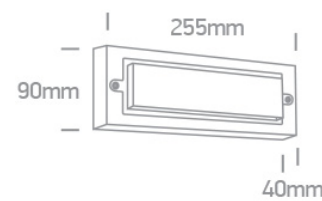

13 Wall & Ceiling LED > Outdoor Wall Bricks ABS+PC

**67502B/W/W**

6W Wall light, IP65.

AC LED

Complies with standard EN60598-1 and any other specific standards.

Downloads

Dimensions

Physical Specification

Item Group	13 Wall & Ceiling LED
Family	Outdoor Wall Bricks ABS+PC
Order Code	67502B/W/W
Colour	White
Material	ABS
Diffuser Material	PC
Shape	Rectangular
Length	255mm
Width	90mm
Height	40mm
Surface Wall	Yes
Indoor	Yes

#### Packing Info

Box Length	26,5cm
------------	--------

Box Width	10cm
-----------	------

Box Height	4cm
------------	-----

Box Weight	0.400kg
------------	---------

Pcs/Carton	20
Barcode	5291889068877
HS Code	9405114090