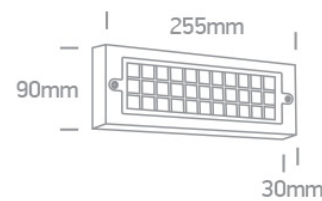

13 Wall & Ceiling LED > Outdoor Wall Bricks ABS+PC

67502C/AN/W

6W Wall light, IP65.

AC LED

Complies with standard EN60598-1 and any other specific standards.

Downloads

Dimensions

Physical Specification

Item Group	13 Wall & Ceiling LED
Family	Outdoor Wall Bricks ABS+PC
Order Code	67502C/AN/W
Colour	Anthracite
Material	ABS
Diffuser Material	PC
Shape	Rectangular
Length	255mm
Width	90mm
Height	30mm
Surface Wall	Yes
Indoor	Yes

Packing Info

Box Length	26,5cm
------------	--------

Box Width	10cm
-----------	------

Box Height	4cm
------------	-----

Box Weight	0.375kg
------------	---------

Pcs/Carton	20
------------	----

Barcode

5291889068891