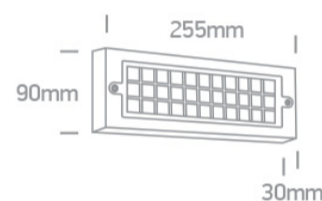

13 Wall & Ceiling LED > Outdoor Wall Bricks ABS+PC

67502C/W/W

6W Wall light, IP65.

AC LED

Complies with standard EN60598-1 and any other specific standards.

Downloads

Dimensions

Physical Specification

Item Group	13 Wall & Ceiling LED
Family	Outdoor Wall Bricks ABS+PC
Order Code	67502C/W/W
Colour	White
Material	ABS
Diffuser Material	PC
Shape	Rectangular
Length	255mm
Width	90mm
Height	30mm
Surface Wall	Yes
Indoor	Yes

Packing Info

Box Length	26,5cm
------------	--------

Box Width	10cm
-----------	------

Box Height	4cm
------------	-----

Box Weight	0.375kg
------------	---------

Pcs/Carton	20
------------	----

Barcode

5291889068907