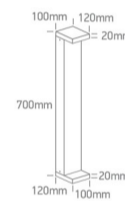

Dimensions

Physical Specification

Item Group	New 2025 Edition 2
Family	Garden & Underwater
Order Code	67508A/AN/C
Colour	Anthracite
Material	Die Cast
Shape	Rectangular
Height	700mm
Surface Floor/Ground	Yes
Outdoor	Yes
Adjustable	No
IK Rating	6