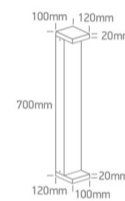

Dimensions

Physical Specification

Item Group	New 2025 Edition 2
Family	Garden & Underwater
Order Code	67508A/AN/W
Colour	Anthracite
Material	Die Cast
Shape	Rectangular
Height	700mm
Surface Floor/Ground	Yes
Outdoor	Yes
Adjustable	No
IK Rating	6