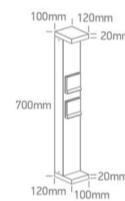

Downloads

Dimensions

Physical Specification

Item Group	New 2025 Edition 2
Family	Garden & Underwater
Order Code	67508B/AN/W
Colour	Anthracite
Material	Die Cast
Shape	Rectangular
Height	700mm
Surface Floor/Ground	Yes
Outdoor	Yes
Adjustable	No
IK Rating	6