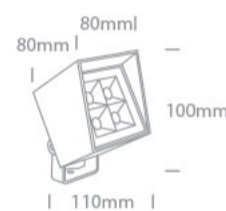

New 2021 Edition 2>Garden & Underwater

67514/AN/W

6W LED spot, IP65, supplied with spike, for garden illumination.

Supplied with non-dimmable LED driver.

Complies with standard EN60598-1 and any other specific standards.

Downloads

Dimensions

Physical Specification

Item Group	New 2021 Edition 2
Family	Garden & Underwater
Order Code	67514/AN/W
Colour	Anthracite
Material	Aluminium
Shape	Rectangular
Length	100mm
Width	80mm
Height	110mm
Surface Ceiling	Yes
Surface Wall	Yes
Surface Floor/Ground	Yes

Illumination Data

Colour Temperature	3000K
Lumen Output	550lm
Light Efficiency	91,67lm/W
CRI	80
Beam Angle	30°
Illumination Diagram	

Packing Info

Box Length	15,5cm
Box Width	9,5cm
Box Height	18cm
Pcs/Carton	12
Barcode	5291889069911