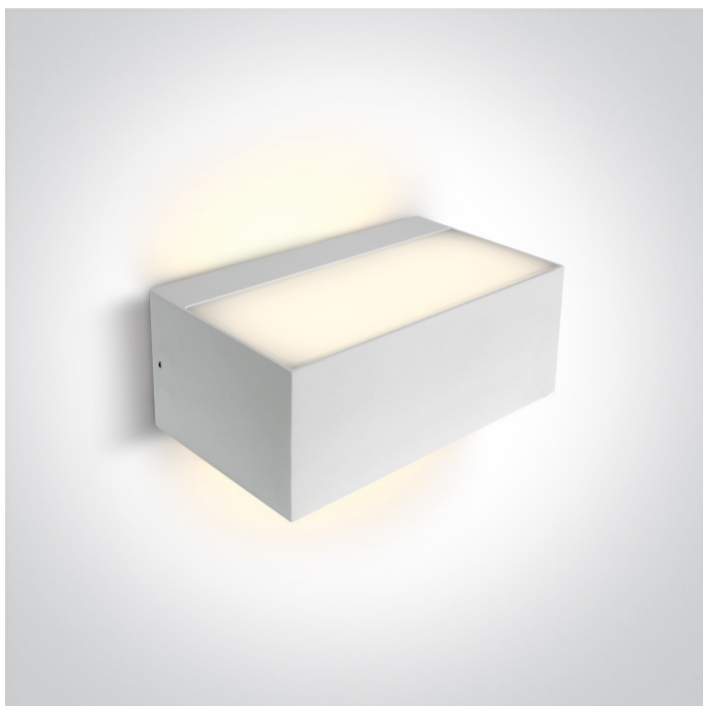

12 Wall & Ceiling > Indoor/Outdoor Wall Light

67518/W

12W Up & Down E27 Wall Light.

Complies with standard EN60598-1 and any other specific standards

Downloads

Dimensions

Physical Specification

| | |
|-------------------|---------------------------|
| Item Group | 12 Wall & Ceiling |
| Family | Indoor/Outdoor Wall Light |
| Order Code | 67518/W |
| Colour | White |
| Material | ABS |
| Diffuser Material | PC |
| Shape | Rectangular |
| Length | 230mm |
| Width | 100mm |
| Height | 90mm |
| Surface Wall | Yes |
| Indoor | Yes |