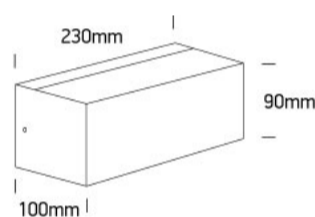

12 Wall & Ceiling > Indoor/Outdoor Wall Light

67518/W

12W Up & Down E27 Wall Light.

Complies with standard EN60598-1 and any other specific standards

Downloads

Dimensions

Physical Specification

| | |
|-------------------|---------------------------|
| Item Group | 12 Wall & Ceiling |
| Family | Indoor/Outdoor Wall Light |
| Order Code | 67518/W |
| Colour | White |
| Material | ABS |
| Diffuser Material | PC |
| Shape | Rectangular |
| Length | 230mm |
| Width | 100mm |
| Height | 90mm |
| Surface Wall | Yes |
| Indoor | Yes |