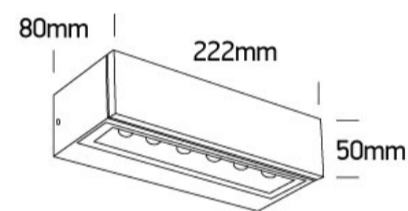

13 Wall & Ceiling LED>Wood Decor Wall Lights

67522B/AN/W

2x6,5W Wall light, IP65.

Complete with 300mA driver.

Complies with standard EN60598-1 and any other specific standards.

Downloads

Dimensions

Gallery

Anthracite

Material

Die Cast + Wood

Shape

Rectangular

Length

222mm

| | |
|--------------|------|
| Width | 80mm |
| Height | 50mm |
| Surface Wall | Yes |
| Indoor | Yes |
| Outdoor | Yes |
| Adjustable | No |
| IK Rating | 7 |