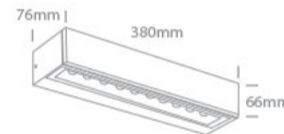

13 Wall & Ceiling LED>Linear Outdoor Series Simple Sided

67526A2/AN/W

9W Wall light, IP65.

Complete with 500mA driver.

Complies with standard EN60598-1 and any other specific standards.

Downloads

Dimensions

Physical Specification

Item Group	13 Wall & Ceiling LED
Family	Linear Outdoor Series Simple Sided
Order Code	67526A2/AN/W
Colour	Anthracite
Material	Die Cast
Shape	Rectangular
Length	380mm
Width	76mm
Height	66mm
Surface Wall	Yes
Indoor	Yes
Outdoor	Yes