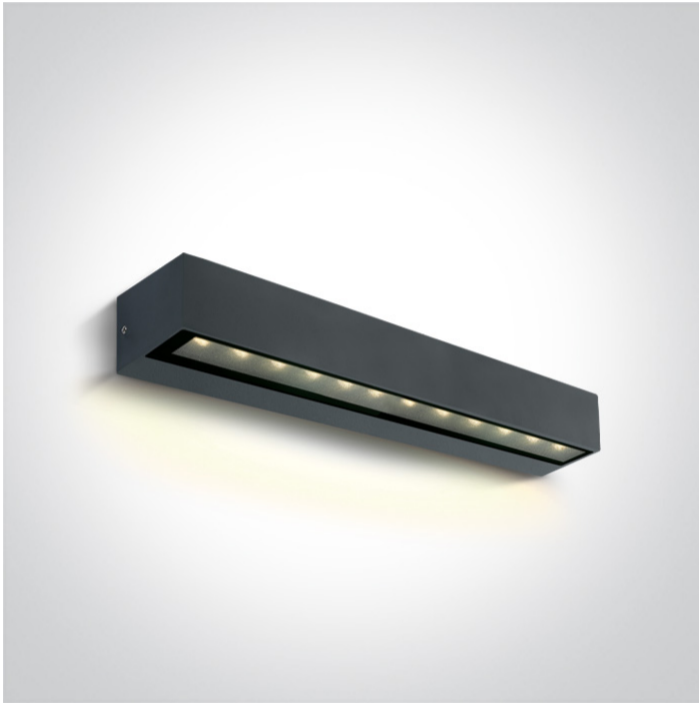

13 Wall & Ceiling LED>Linear Outdoor Series Simple Sided

67526A2/AN/W

9W Wall light, IP65.

Complete with 500mA driver.

Complies with standard EN60598-1 and any other specific standards.

Downloads

Dimensions

Physical Specification

Item Group	13 Wall & Ceiling LED
Family	Linear Outdoor Series Simple Sided
Order Code	67526A2/AN/W
Colour	Anthracite
Material	Die Cast
Shape	Rectangular
Length	380mm
Width	76mm
Height	66mm
Surface Wall	Yes
Indoor	Yes
Outdoor	Yes