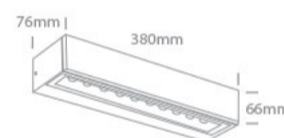

13 Wall & Ceiling LED>Linear Outdoor Series Simple Sided

67526A2/W/W

9W Wall light, IP65.

Complete with 500mA driver.

Complies with standard EN60598-1 and any other specific standards.

Downloads

Dimensions

Physical Specification

| | |
|--------------|------------------------------------|
| Item Group | 13 Wall & Ceiling LED |
| Family | Linear Outdoor Series Simple Sided |
| Order Code | 67526A2/W/W |
| Colour | White |
| Material | Die Cast |
| Shape | Rectangular |
| Length | 380mm |
| Width | 76mm |
| Height | 66mm |
| Surface Wall | Yes |
| Indoor | Yes |
| Outdoor | Yes |