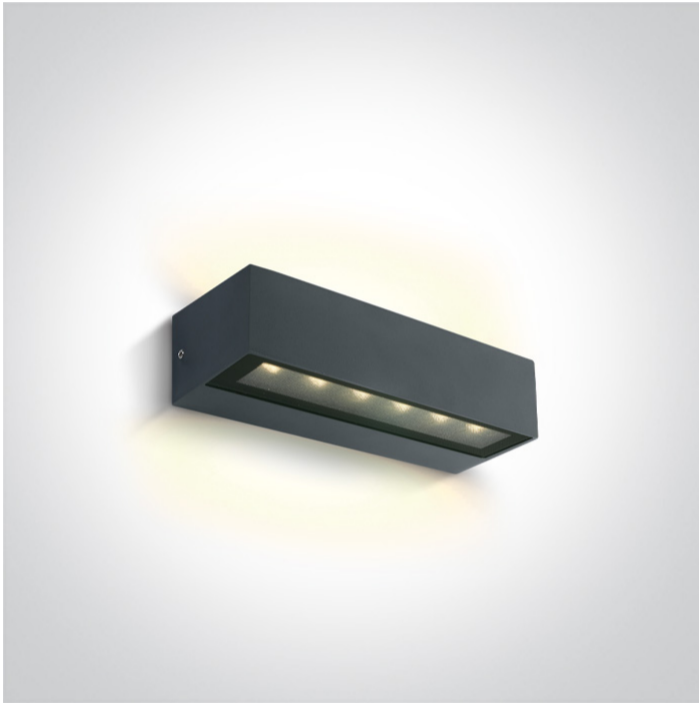

13 Wall & Ceiling LED>Linear Outdoor Series Double Sided

67526B1/AN/W

2x6W Wall light, IP65.

Complete with 300mA driver.

Complies with standard EN60598-1 and any other specific standards.

Downloads

Dimensions

Physical Specification

Item Group	13 Wall & Ceiling LED
Family	Linear Outdoor Series Double Sided
Order Code	67526B1/AN/W
Colour	Anthracite
Material	Die Cast
Shape	Rectangular
Length	222mm
Width	70mm
Height	50mm
Surface Wall	Yes
Indoor	Yes
Outdoor	Yes