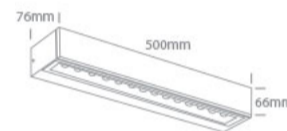

13 Wall & Ceiling LED>Linear Outdoor Series Double Sided

67526B3/AN/W

2x13W Wall light, IP65.

Complete with 700mA driver.

Complies with standard EN60598-1 and any other specific standards.

Downloads

Dimensions

Physical Specification

Item Group	13 Wall & Ceiling LED
Family	Linear Outdoor Series Double Sided
Order Code	67526B3/AN/W
Colour	Anthracite
Material	Die Cast
Shape	Rectangular
Length	500mm
Width	76mm
Height	66mm
Surface Wall	Yes
Indoor	Yes
Outdoor	Yes