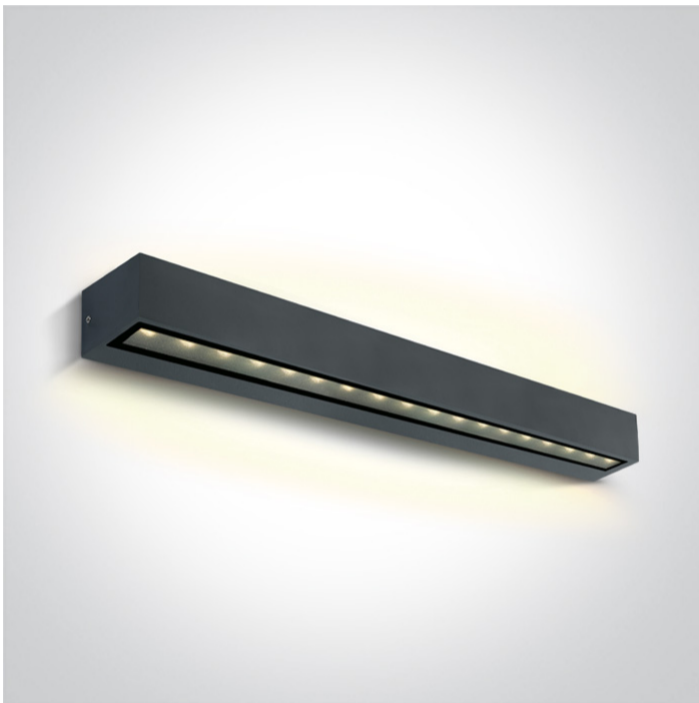

13 Wall & Ceiling LED>Linear Outdoor Series Double Sided

67526B3/AN/W

2x13W Wall light, IP65.

Complete with 700mA driver.

Complies with standard EN60598-1 and any other specific standards.

Downloads

Dimensions

Physical Specification

Item Group	13 Wall & Ceiling LED
Family	Linear Outdoor Series Double Sided
Order Code	67526B3/AN/W
Colour	Anthracite
Material	Die Cast
Shape	Rectangular
Length	500mm
Width	76mm
Height	66mm
Surface Wall	Yes
Indoor	Yes
Outdoor	Yes