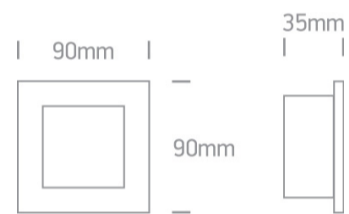

19 Wall Recessed & Inground > Indoor Dark Light Wall Recessed

**68005/G/BL**

1W, Wall recessed LED light, ideal for step and corridor illumination.

Requires 350mA driver.

Complies with standard EN60598-1 and any other specific standards.

Downloads

Dimensions

Must be ordered separately

89004

Accessories

68005/BOX

## Physical Specification

Item Group	19 Wall Recessed & Inground
Family	Indoor Dark Light Wall Recessed
Order Code	68005/G/BL
Colour	Grey
Material	Die Cast
Shape	Rectangular
Length	90mm
Width	90mm
Height	35mm
Cutout Hole Width	73mm
Cutout Hole Length	73mm
Recessed wall	Yes
Depth Required	40mm
Indoor	Yes
Adjustable	No