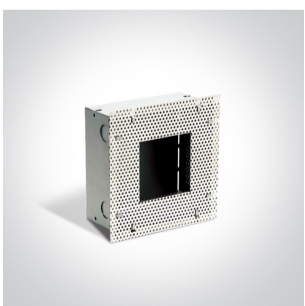

Accessories

68005/BOX