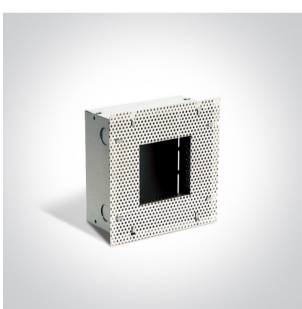

19 Wall Recessed & Inground > Indoor Dark Light Wall Recessed

68005/G/GR

1W, Wall recessed LED light, ideal for step and corridor illumination.

Requires 350mA driver.

Complies with standard EN60598-1 and any other specific standards.

Downloads

Dimensions

Must be ordered separately

89004

89004T

Accessories

68005/BOX

Physical Specification

Item Group	19 Wall Recessed & Inground
Family	Indoor Dark Light Wall Recessed
Order Code	68005/G/GR
Colour	Grey
Material	Die Cast
Shape	Rectangular
Length	90mm
Width	90mm
Height	35mm
Cutout Hole Width	73mm
Cutout Hole Length	73mm
Recessed wall	Yes
Depth Required	40mm
Indoor	Yes
Adjustable	No

Electrical Characteristics

Fitting

Input Type	Constant Current
Input Current	350mA
Voltage	3V
Safety Class	
Power(Watts)	1W
IP Rating	IP20
Light Source	LED built in
LED Brand	Edison
Cable Length	50cm
F Mark	