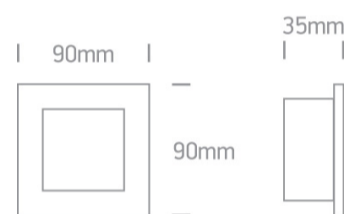

19 Wall Recessed & Inground > Indoor Dark Light Wall Recessed

68005/G/GR

1W, Wall recessed LED light, ideal for step and corridor illumination.

Requires 350mA driver.

Complies with standard EN60598-1 and any other specific standards.

Downloads

Dimensions

Must be ordered separately

89004

89004T

Accessories

68005/BOX

Physical Specification

Item Group	19 Wall Recessed & Inground
Family	Indoor Dark Light Wall Recessed
Order Code	68005/G/GR
Colour	Grey
Material	Die Cast
Shape	Rectangular
Length	90mm
Width	90mm
Height	35mm
Cutout Hole Width	73mm
Cutout Hole Length	73mm
Recessed wall	Yes
Depth Required	40mm
Indoor	Yes
Adjustable	No

Electrical Characteristics

Fitting

Input Type	Constant Current
Input Current	350mA
Voltage	3V
Safety Class	
Power(Watts)	1W
IP Rating	IP20
Light Source	LED built in
LED Brand	Edison
Cable Length	50cm
F Mark	