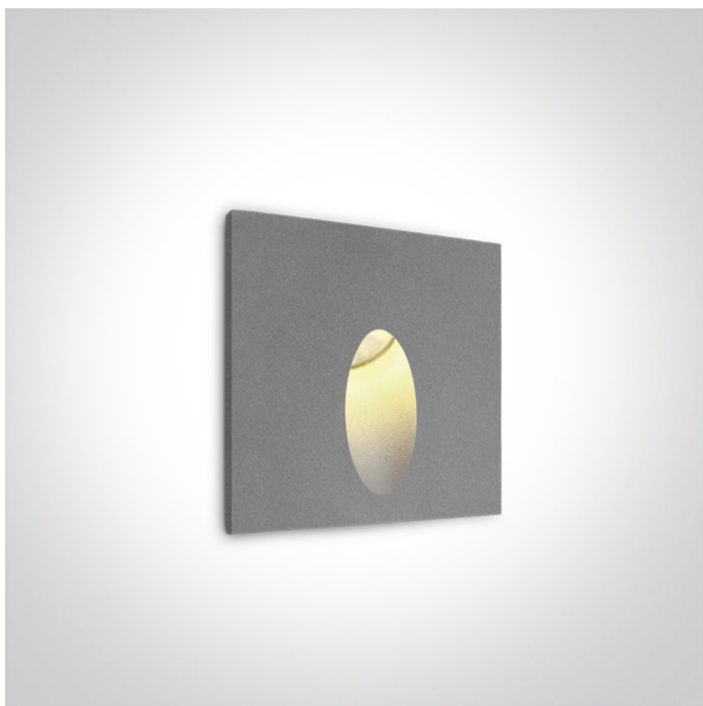

19 Wall Recessed & Inground>Indoor/Outdoor Dark Light Wall Recessed

68032/G/W

3W LED recessed wall light, IP54, ideal for, indoor and outdoor, corridors and stairs illumination.

Complete with driver.

Supplied with box for concrete installation

Indoor/Outdoor Dark Light Wall Recessed

Order Code

68032/G/W

Colour

Grey

Material

Aluminium

Shape