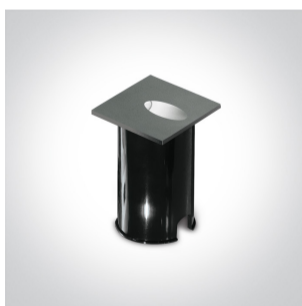

19 Wall Recessed & Inground>Indoor/Outdoor Dark Light Wall Recessed

68032/G/W

3W LED recessed wall light, IP54, ideal for, indoor and outdoor, corridors and stairs illumination.

Complete with driver.

Supplied with box for concrete installation

Complies with standard EN60598-1 and any other specific standards.

Downloads

Dimensions

Gallery

Physical Specification

Item Group

19 Wall Recessed & Inground

Family

Indoor/Outdoor Dark Light Wall Recessed

Order Code

68032/G/W

Colour

Grey

Material

Aluminium

Shape

Rectangular

Length

70mm

Width	70mm
Height	45mm
Cutout Hole Diameter	52mm
Recessed wall	Yes
Depth Required	110mm Concrete 50mm Gypsum
Indoor	Yes
Outdoor	Yes
Adjustable	No

Electrical Characteristics

Gear	Built In
Fitting + Driver	
Input Voltage	100-240V
50 Hz	Yes
60 Hz	Yes
Safety Class	
Power(Watts)	3W
IP Rating	IP54
Light Source	LED built in
Dimmable	No
F Mark	