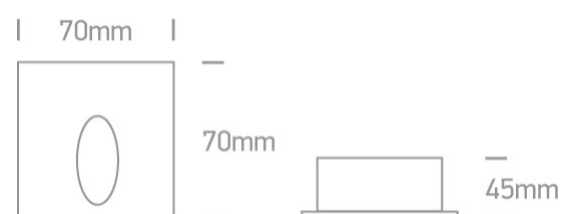

19 Wall Recessed & Inground>Indoor/Outdoor Dark Light Wall Recessed

68032/G/W

3W LED recessed wall light, IP54, ideal for, indoor and outdoor, corridors and stairs illumination.

Complete with driver.

Supplied with box for concrete installation

Complies with standard EN60598-1 and any other specific standards.

Downloads

Dimensions

Gallery

Physical Specification

Item Group

19 Wall Recessed & Inground

Family

Indoor/Outdoor Dark Light Wall Recessed

Order Code

68032/G/W

Colour

Grey

Material

Aluminium

Shape

Rectangular

Length

70mm

Width	70mm
Height	45mm
Cutout Hole Diameter	52mm
Recessed wall	Yes
Depth Required	110mm Concrete 50mm Gypsum
Indoor	Yes
Outdoor	Yes
Adjustable	No

Electrical Characteristics

Gear	Built In
Fitting + Driver	
Input Voltage	100-240V
50 Hz	Yes
60 Hz	Yes
Safety Class	
Power(Watts)	3W
IP Rating	IP54
Light Source	LED built in
Dimmable	No
F Mark	