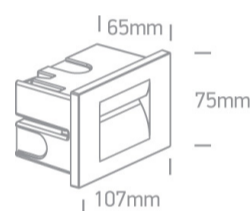

19 Wall Recessed & Inground > Outdoor Dark Light Wall Recessed Die cast

68064/W/W

3,6W LED wall recessed light, IP65, ideal for both indoor and outdoor installation.

Complete with 350mA driver.

Supplied with box for concrete installation

Complies with standard EN60598-1 and any other specific standards.

Downloads

Dimensions

Physical Specification

| | |
|--------------------|---|
| Item Group | 19 Wall Recessed & Inground |
| Family | Outdoor Dark Light Wall Recessed Die cast |
| Order Code | 68064/W/W |
| Colour | White |
| Material | Die Cast |
| Shape | Rectangular |
| Length | 65mm |
| Width | 107mm |
| Height | 65mm |
| Cutout Hole Width | 97mm |
| Cutout Hole Length | 62mm |
| Recessed wall | Yes |

Box Length

13cm

Box Width

10cm

Box Height

10,5cm

Box Weight

0.441kg