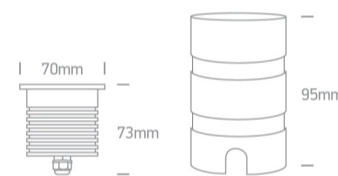

19 Wall Recessed & Inground>The Dark Light Inground Range Aluminium

69056B/W

7W COB LED inground, IP67.

Requires 24V driver.

Complies with standard EN60598-1 and any other specific standards.

Downloads

Dimensions

Must be ordered separately

89015V

Physical Specification

Item Group	19 Wall Recessed & Inground
Family	The Dark Light Inground Range Aluminium
Order Code	69056B/W
Colour	Aluminium
Material	Natural Aluminium
Diffuser Material	Glass

Shape	Circular
Height	73mm
Diameter	70mm
Cutout Hole Diameter	60mm
Inground	Yes
Depth Required	100mm + 300mm drainage
Indoor	Yes
Outdoor	Yes
IK Rating	8

Electrical Characteristics

Fitting

Input Type	Constant Voltage
Input Voltage	24V DC
Safety Class	
Power(Watts)	7W
IP Rating	IP67
Light Source	LED built in
LED Type	COB
LED Brand	Prolight
Cable Length	200cm
F Mark	

Illumination Data

Colour Temperature	3000K
Lumen Output	560lm
Light Efficiency	80lm/W
CRI	90
Beam Angle	38°

Illumination Diagram

Dark Light

Yes

Packing Info

Box Weight

0.483kg