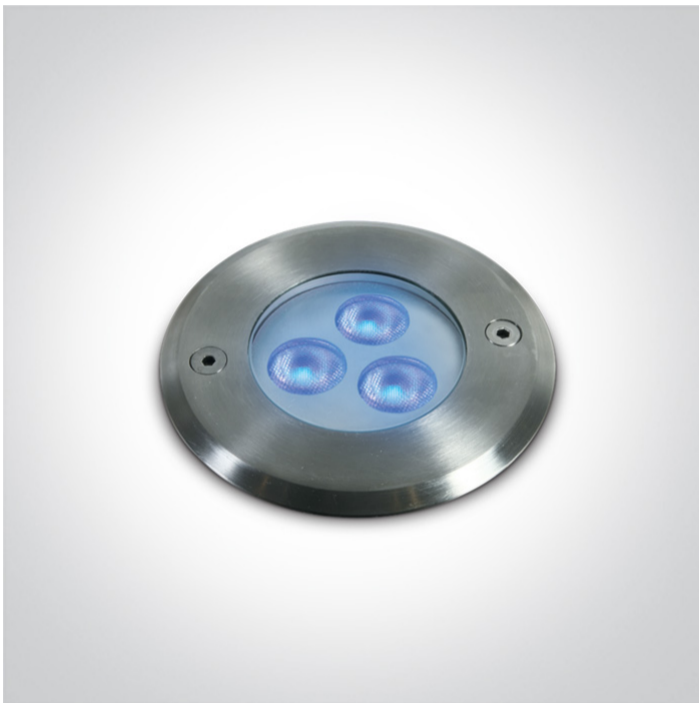

New 2021 Edition 2>Garden & Underwater

69066A/BL

3x1W underwater LED spot, IP68.

Underwater only / 2m max depth.

Requires 24V driver.

Complies with standard EN60598-1 and any other specific standards.

Downloads

Dimensions

Physical Specification

Item Group	New 2021 Edition 2
Family	Garden & Underwater
Order Code	69066A/BL
Colour	Stainless Steel
Material	Stainless Steel 316
Shape	Circular
Height	75mm
Diameter	100mm
Cutout Hole Diameter	88mm
Recessed wall	Yes
Inground	Yes
Underwater	Yes

Depth Required	85mm
Adjustable	No
IK Rating	10

Electrical Characteristics

Fitting

Input Type	Constant Voltage
Input Voltage	24V DC
Safety Class	
Power(Watts)	3W
IP Rating	IP68
Light Source	LED built in
LED Type	SMD 3030
LED Brand	Bridgelux
LED Number	3
Cable Length	500cm