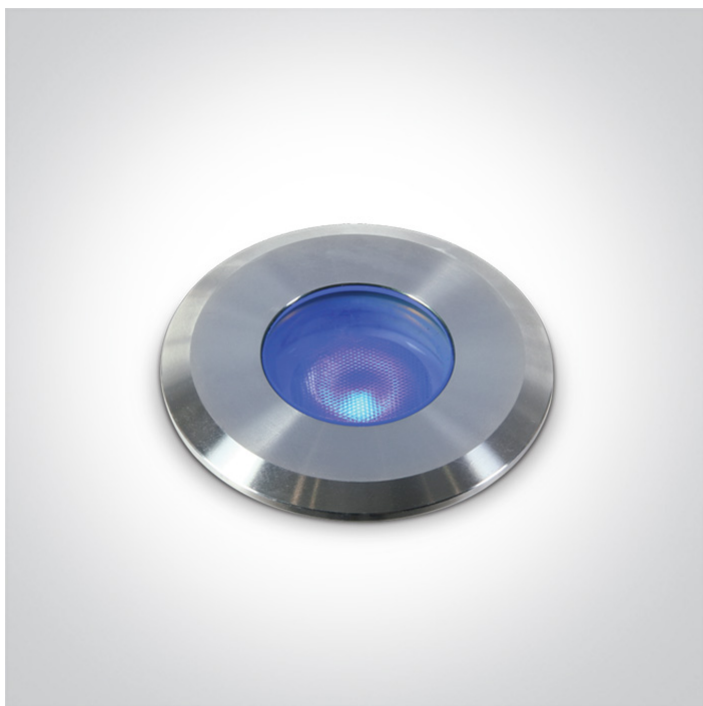

New 2021 Edition 2>Garden & Underwater

69066/BL

1W underwater LED spot, IP68.

Underwater only / 2m max depth.

Requires 12V driver.

Complies with standard EN60598-1 and any other specific standards.

Downloads

Dimensions

Gallery

Physical Specification

Item Group	New 2021 Edition 2
Family	Garden & Underwater
Order Code	69066/BL
Colour	Stainless Steel
Material	Stainless Steel 316
Shape	Circular
Height	83mm

Diameter	52mm
Cutout Hole Diameter	46mm
Recessed wall	Yes
Inground	Yes
Underwater	Yes
Depth Required	90mm
Adjustable	No
IK Rating	10

Electrical Characteristics

Fitting

Input Type	Constant Voltage
Input Voltage	12V DC
Safety Class	
Power(Watts)	1W
IP Rating	IP68
Light Source	LED built in
LED Type	SMD 3030
LED Brand	Bridgelux
LED Number	1
Cable Length	500cm