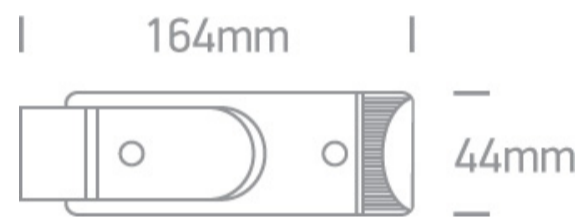

26 Accessories & Gadgets>Rechargeable Torch Light

70026

Led Rechargeable Torch BS Socket, Plastic

Downloads

Dimensions

Physical Specification

Item Group	26 Accessories & Gadgets
Family	Rechargeable Torch Light
Order Code	70026
Recessed wall	Yes
Indoor	Yes

Packing Info

Box Weight	0.242kg
Pcs/Carton	48
Barcode	5291889036289
HS Code	9405114090

Warranty

2 years

switch to
one light!

one
LIGHT