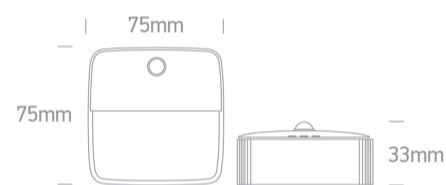

26 Accessories & Gadgets>Battery Lights

**70044**

Wall mounted battery operated light with integrated motion sensor.

Complete with 3xAAA batteries.

Downloads

Dimensions

Physical Specification

Item Group	26 Accessories & Gadgets
Family	Battery Lights
Order Code	70044
Shape	Rectangular
Length	75mm
Width	75mm
Height	33mm
Surface Wall	Yes
Indoor	Yes

Illumination Data

Colour Temperature	3000K
--------------------	-------

Lumen Output

35lm

Light Efficiency

70lm/w

Illumination Diagram