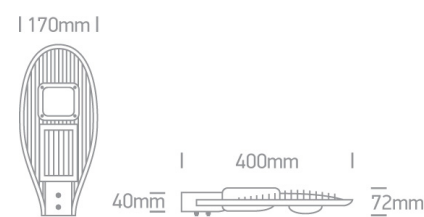

21 Industrial & Floodlights>The COB LED Street Light 20-80W

70080/AN/C

LED street light with COB LED. High lumen output ideal for replacement of old HPS and mercury street lighting fittings.

Supplied with non-dimmable LED driver.

Complies with standard EN60598-1 and any other specific standards.

Downloads

Dimensions

Physical Specification

Item Group	21 Industrial & Floodlights
Family	The COB LED Street Light 20-80W
Order Code	70080/AN/C
Colour	Anthracite
Material	Die Cast
Shape	Rectangular
Length	170mm
Width	400mm
Height	72mm
Surface Floor/Ground	Yes
Outdoor	Yes
Adjustable	No

Gear		Built In	
Fitting + Driver			
Input Voltage		220-240V	
50 Hz		Yes	
60 Hz		Yes	
Safety Class			
Power(Watts)		20W	
IP Rating		IP65	
Light Source		LED built in	
Dimmable		No	
Cable Length		60cm	
F Mark			

Power Factor	0,9
Constant Current	Yes
600mA	28-34V
IP Rating	IP20
Safety Class	
Dimmable	No
Housing Material	Plastic
Output Terminal	Connector
Brand	SELF

Illumination Data

Colour Temperature	4000K
Lumen Output	1500lm
Light Efficiency	75lm/W
CRI	70
Beam Angle	120° x 60°
Illumination Diagram	