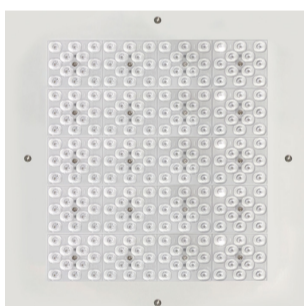

New 2025 Edition 2>Industrial & Floodlights

70112/B/V

CCT & Power Variable LED outdoor light for poles 3m and higher. Ideal for parks, parkings, playgrounds. Post Diameter 60mm.

Complete with driver.

Complies with standard EN60598-1 and any other specific standards.

Downloads

Dimensions

Gallery

Physical Specification

Item Group	New 2025 Edition 2
Family	Industrial & Floodlights
Order Code	70112/B/V
Colour	Black
Material	Die Cast
Shape	Circular
Height	530mm

Diameter	450mm
Surface Floor/Ground	Yes
Outdoor	Yes
Adjustable	No
IK Rating	8