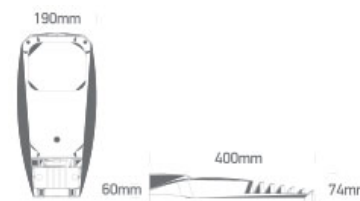

## 70114/B/W

LED street light with SMD LED. High lumen output ideal for replacement of old HPS and mercury street lighting fittings.

Post Diameter 60mm.

Complete with 950mA driver.

Complies with standard EN60598-1 and any other specific standards.

### Dimensions

### Physical Specification

Item Group	21 Industrial & Floodlights
Family	Street Lighting
Order Code	70114/B/W
Colour	Black
Material	Plastic
Shape	Rectangular

Length	400mm
Width	190mm
Height	74mm
Surface Floor/Ground	Yes
Outdoor	Yes
Adjustable	No
IK Rating	8