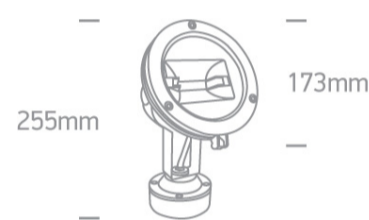

21 Industrial & Floodlights>The Floodlights

7020/G/5

150W Rx7s die cast floodlight.

Complies with standard EN60598-1 and any other specific standards.

Downloads

Dimensions

Physical Specification

Item Group	21 Industrial & Floodlights
Family	The Floodlights
Order Code	7020/G/5
Colour	Grey
Material	Die Cast
Shape	Circular
Height	255mm
Diameter	173mm
Surface Ceiling	Yes
Surface Wall	Yes
Surface Floor/Ground	Yes
Outdoor	Yes

Adjustable

2 Directions

Electrical Characteristics

Gear

No

Fitting + Driver

Input Voltage

100-240V