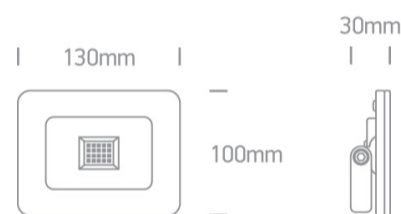

## 7028AG/B/C

10W AC LED flood light with adjustable mounting bracket.

IP65 rated for outdoor use.

Complies with standard EN60598-1 and any other specific standards.

### Dimensions

### Physical Specification

Item Group	21 Industrial & Floodlights
Family	The Glass Face AC LED Floodlights
Order Code	7028AG/B/C
Colour	Black
Material	Die Cast
Diffuser Material	Glass
Shape	Rectangular
Length	130mm
Width	100mm
Height	30mm
Surface Ceiling	Yes
Surface Wall	Yes