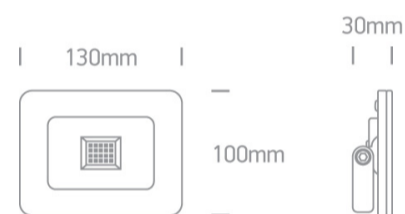

## 7028AG/W/C

10W AC LED flood light with adjustable mounting bracket.

IP65 rated for outdoor use.

Complies with standard EN60598-1 and any other specific standards.

### Dimensions

### Physical Specification

Item Group	21 Industrial & Floodlights
Family	The Glass Face AC LED Floodlights
Order Code	7028AG/W/C
Colour	White
Material	Die Cast
Diffuser Material	Glass
Shape	Rectangular
Length	130mm
Width	100mm
Height	30mm
Surface Ceiling	Yes
Surface Wall	Yes