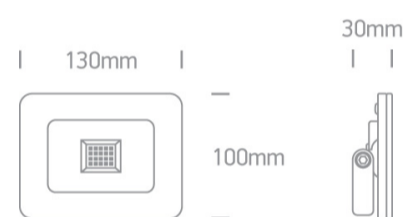

21 Industrial & Floodlights>The Glass Face AC LED Floodlights

7028AG/W/C

10W AC LED flood light with adjustable mounting bracket.

IP65 rated for outdoor use.

Complies with standard EN60598-1 and any other specific standards.

Downloads

Dimensions

Physical Specification

Item Group	21 Industrial & Floodlights
Family	The Glass Face AC LED Floodlights
Order Code	7028AG/W/C
Colour	White
Material	Die Cast
Diffuser Material	Glass
Shape	Rectangular
Length	130mm
Width	100mm
Height	30mm
Surface Ceiling	Yes
Surface Wall	Yes

No

Cable Length

50cm

F Mark

Illumination Data

Colour Temperature

4000K

Lumen Output

Packing Info

Box Length

12cm

Box Width

5.4cm

Box Height	13.7cm
Pcs/Carton	20
Barcode	5291889050070
HS Code	9405409900

Energy Label

Certification & Warranty